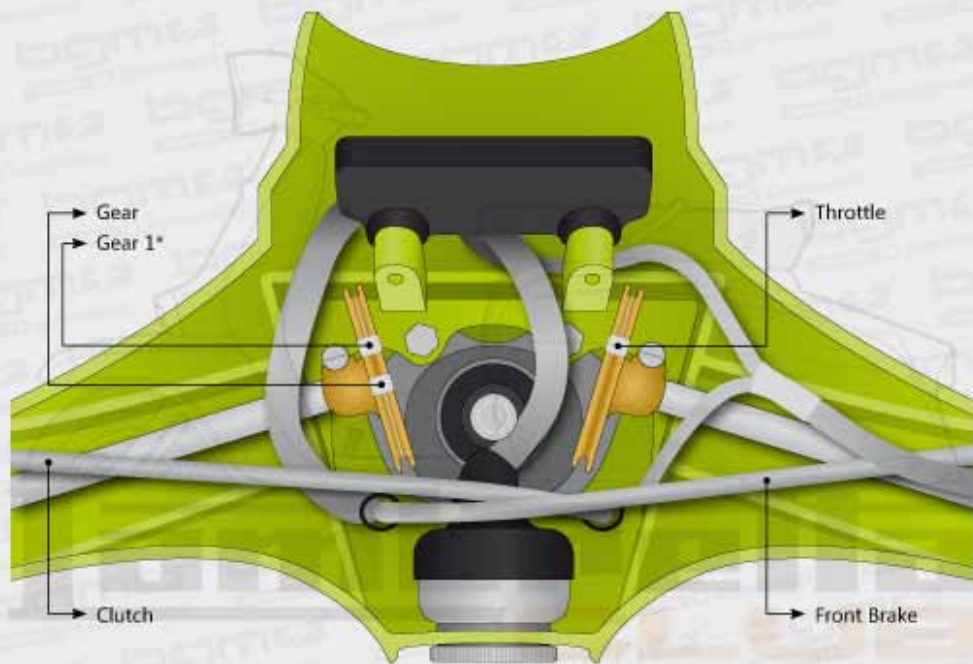

CABLE ROUTING LAMBRETTA

bgm main distributors:

CABLE ROUTING LAMBRETTA

bgm main distributors:

CABLE ROUTING LAMBRETTA

bgm
ORIGINAL SUPERCHARGED

bgm main distributors:

jet 200
PERFORMANCE!

SCOOTER CENTER

www.scooter-center.com

CABLE ROUTING LAMBRETTA

bgm
ORIGINAL SUPERCHARGED

bgm main distributors:

jet 200
PERFORMANCE

SCOOTER CENTER

www.scooter-center.com