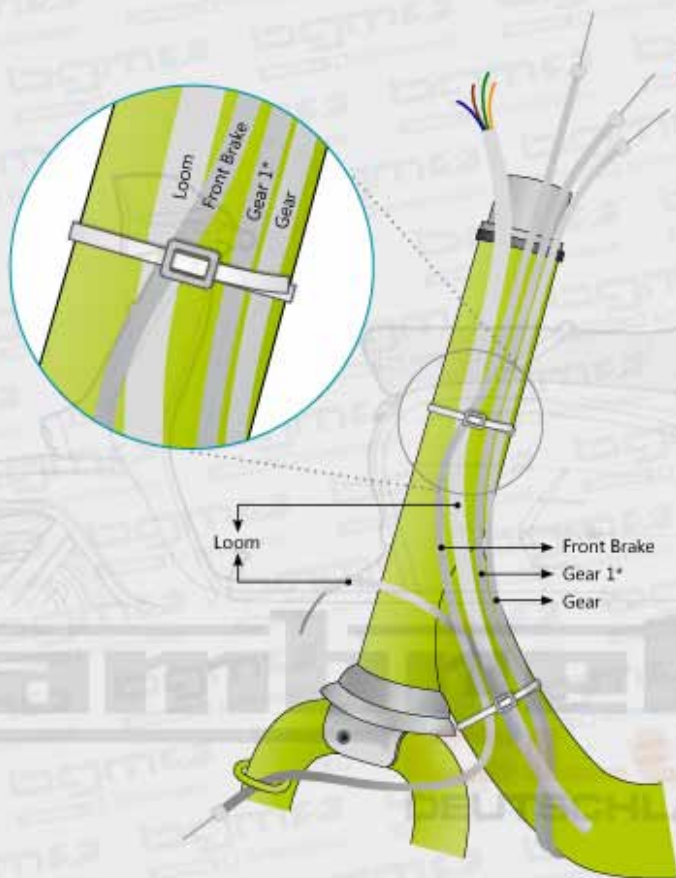

CABLE ROUTING LAMBRETTA

bgm main distributors:

CABLE ROUTING LAMBRETTA

bgm main distributors:

CABLE ROUTING LAMBRETTA

bgm
ORIGINAL SUPERCHARGED

bgm main distributors:

jet 200
PERFORMANCE!

SCOOTER CENTER

www.scooter-center.com

CABLE ROUTING LAMBRETTA

bgm
ORIGINAL SUPERCHARGED

bgm main distributors:

jet 200
PERFORMANCE

SCOOTER CENTER

www.scooter-center.com