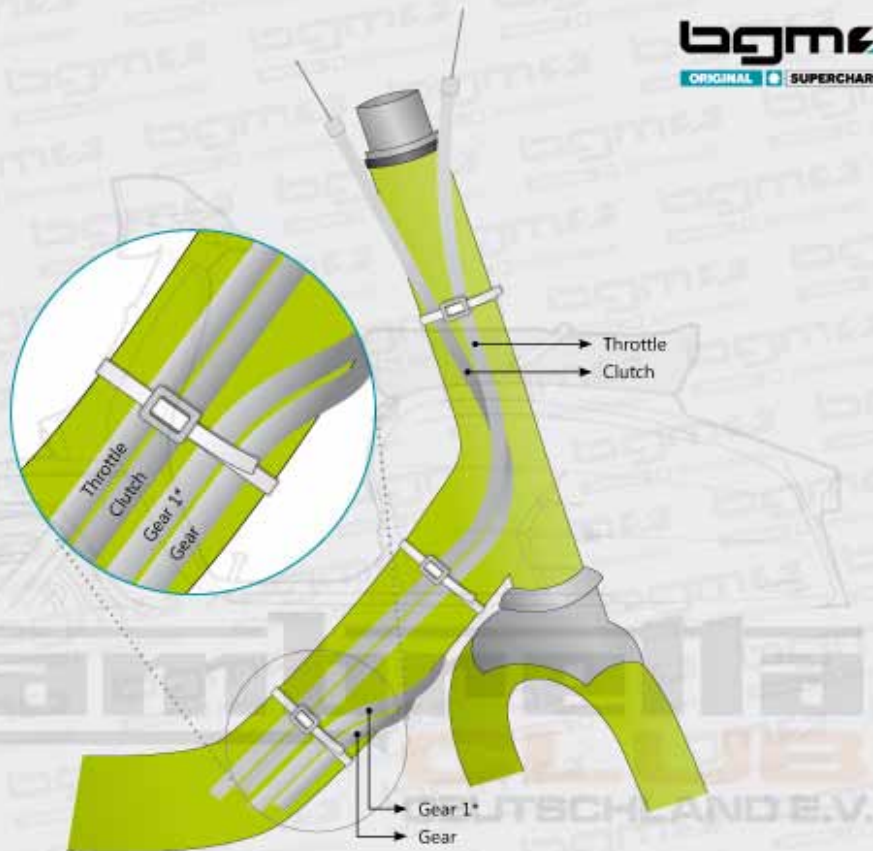

CABLE ROUTING LAMBRETTA

bgm main distributors:

CABLE ROUTING LAMBRETTA

bgm main distributors:

CABLE ROUTING LAMBRETTA

bgm
ORIGINAL SUPERCHARGED

bgm main distributors:

jet 200
PERFORMANCE!

SCOOTER CENTER

www.scooter-center.com

CABLE ROUTING LAMBRETTA

bgm
ORIGINAL SUPERCHARGED

bgm main distributors:

jet 200
PERFORMANCE

SCOOTER CENTER

www.scooter-center.com