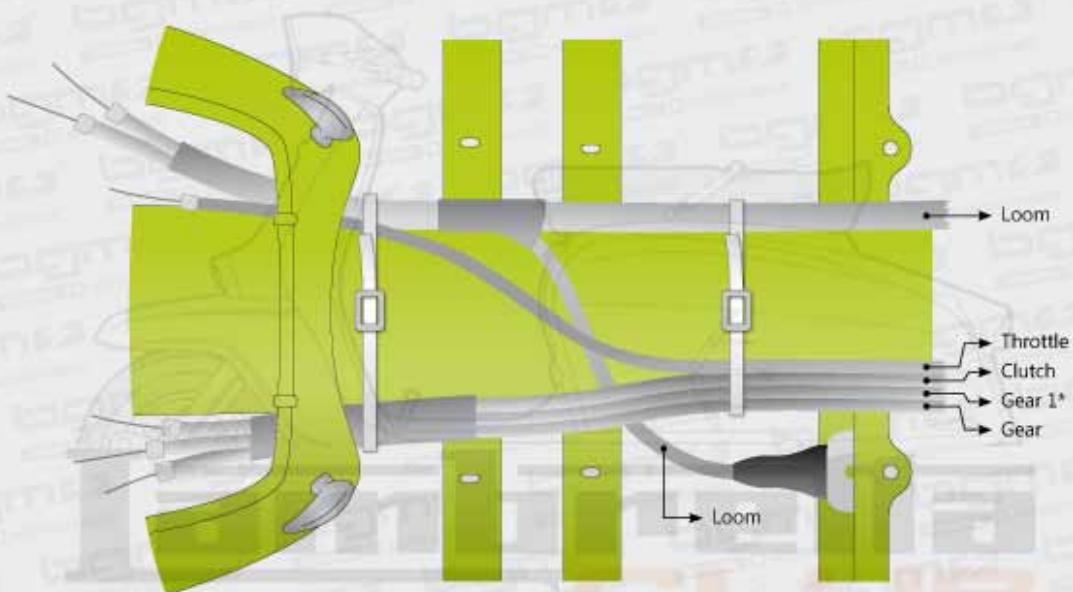

CABLE ROUTING LAMBRETTA

bgm main distributors:

CABLE ROUTING LAMBRETTA

bgm main distributors:

CABLE ROUTING LAMBRETTA

bgm
ORIGINAL SUPERCHARGED

bgm main distributors:

jet 200
PERFORMANCE!

SCOOTER CENTER

www.scooter-center.com

CABLE ROUTING LAMBRETTA

bgm
ORIGINAL SUPERCHARGED

bgm main distributors:

jet 200
PERFORMANCE

SCOOTER CENTER

www.scooter-center.com